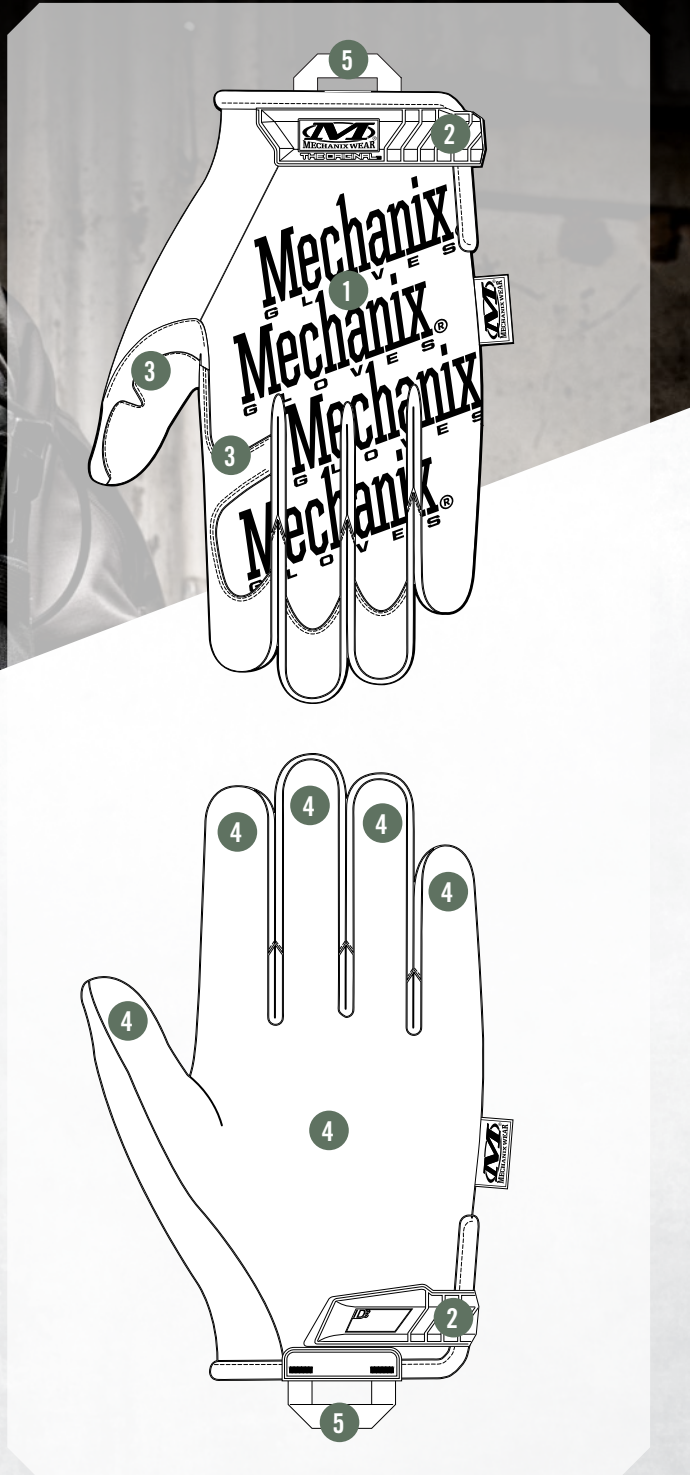

WOLF GREY
ORIGINAL[®]

TACTICAL HAND PROTECTION

The Original[®] tactical glove revolutionized the hand protection industry with its versatility and anatomical design. Rugged 0.8mm synthetic leather infused with touchscreen technology creates the perfect blend of dexterity and durability. Breathable TrekDry[®] conforms to the back of your hands to help keep you cool and comfortable in the field. The Original delivers unmatched fit, feel and functionality so you can focus on what lies down range.

FEATURES

- 1 Form-fitting TrekDry[®] helps keep your hands cool and comfortable.
- 2 Adjustable Thermoplastic Rubber (TPR) wrist closures create a secure fit.
- 3 Reinforced thumb and index finger improve durability.
- 4 Touchscreen capable synthetic leather provides the perfect blend of dexterity and durability.
- 5 Nylon carrier loops for storage.

MACHINE
WASHABLE

TOUCHSCREEN
TECHNOLOGY

INTENDED USES

- Military
- Law Enforcement
- Shooting Sports
- Maintenance & Repair

CERTIFICATIONS

3 1 2 1 X

SIZE	S-008	M-009	L-010	XL-011	XXL-012
COLOR	MG-55 COVERT	MG-72 COYOTE	MG-77 WOODLAND	MG-78 MULTICAM	MG-88 WOLF GREY